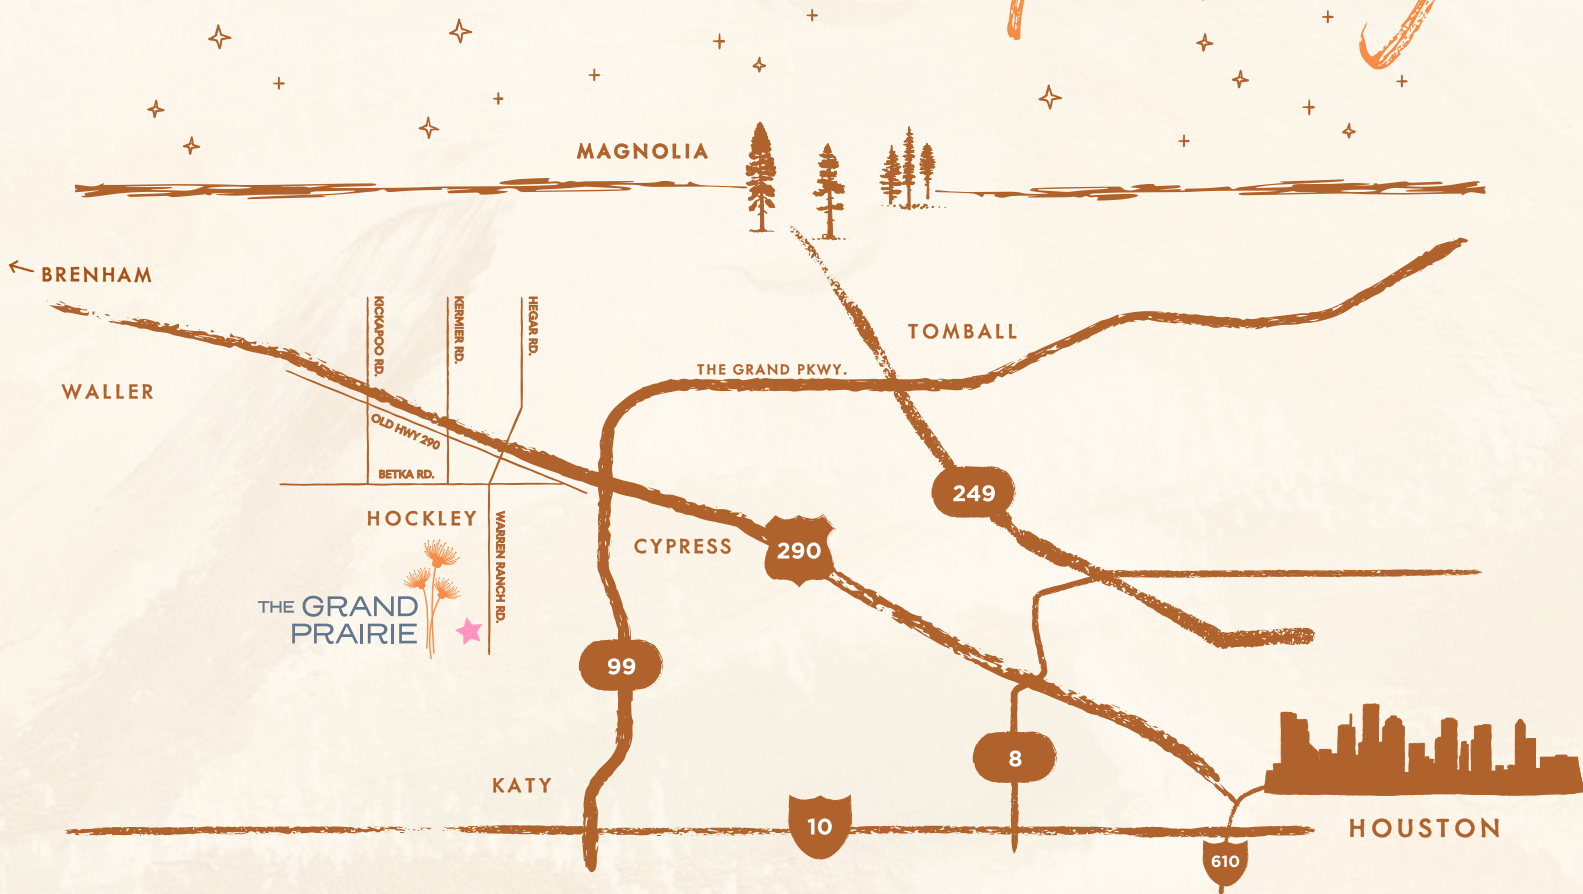

You're Home, in

Hockley

16503 Verbena Glen Drive, Hockley, Tx 77447

From Houston:

- Take I-10 W to I-610N.
- Keep left and follow signs for US-290W.
- Keep left and stay on US-290W for 28 miles.
- Take the exit toward Hegar Rd.
- Continue onto Warren Ranch Rd for 1.5 Miles.
- Turn Right onto Sunrise Prairie.

From Brenham:

- Follow US-290 E to Hegar Rd. in Hockley.
- Turn right onto Hegar Rd.
- Continue onto Warren Ranch Rd for 1.5 Miles.
- Turn Right onto Sunrise Prairie.

From Katy:

- Head East on I-10.
- Take the TX-99 N/ Grand Pkwy exit to the US-290 E exit.
- Keep left at the fork and merge onto US-290W.
- Exit Hegar Rd. and turn left on Hegar Rd.
- Continue onto Warren Ranch Rd. for 1.5 Miles.
- Turn Right onto Sunrise Prairie.

THE GRAND PRAIRIE

thegrandprairietx.com
hello@thegrandprairietx.com
346.359.1670